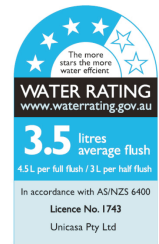

* Measured in Millimeters (mm)
 * Product dimension is for reference only.

Unique Design

Rimless

Soft-closing seat

Anti-bacterial

Vacuum Test Process

Minimum Water Consumption

Easy Installation

Ergonomic Sitting Posture

Product Information			
Model	AP-T1B (Bottom inlet Only)		
Material	Vitreous China		
Colour	High Gloss White		
Overall Dimension	620x350x800mm		
Gross Weight	45.0 kg		
Set Out	S-trap 100-220 mm - SKU:VB150	S-trap 60-160 mm - SKU:VB60	P-trap 180mm - SKU:P180
Flushing System	Mercio Hygienic Rimless Flushing		
Water Fitting	High quality R&T mechanism		
Water Efficiency	WELS 4 Star rated, 4.5L per full flush 3L per half flush		
Seat	Quick release, soft-close, heavy duty UF seat		
Package Included	Toilet Pan + Cistern + UF Seat cover + S trap (VB150) + Fitting kits		
Warranty (T&C's Apply)	20 years replacement product / 1 year parts and labour		
Cleaning & Care	Using a soft sponge or cloth for regular cleaning, wipe the product with warm soapy water, then rinse in clear water.		